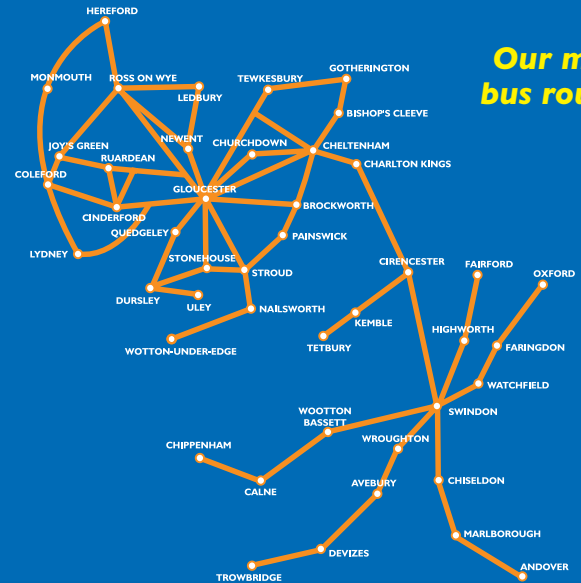

SUNDAYS AND BANK HOLIDAY MONDAYS

	31	31	31	31
Berry Hill Park Road / Lakers Road	0845	1115	1415	1645
Christchurch Crossroads	0847	1117	1417	1647
Grove Road The Pike House	0850	1120	1420	1650
Coleford Square arr	0853	1123	1423	1653
Coleford Square dep	0854	1124	1424	1654
Milkwall Club	0858	1128	1428	1658
Coalway Eskimarket	0901	1131	1431	1701
Broadwell North Road	0903	1133	1433	1703
Five Acres Woodgate Road	0907	1137	1437	1707
Worrall Hill Council Houses	0912	1142	1442	1712
Brierley Swan	0916	1146	1446	1716
Cinderford Belle Vue Road arr	0924	1154	1454	1724
Cinderford Belle Vue Road dep	0925	1155	1455	1725
Littledean The Belfry	0929	1159	1459	1729
Elton Corner	0934	1204	1504	1734
Westbury on Severn Surgery	0936	1206	1506	1736
Minsterworth Dinney	0941	1211	1511	1741
Gloucester Bus Station	0955	1225	1525	1755

Stagecoach WEST tickets to go

Our main bus routes

WEST megarider GOLD 7 days **£18**
unlimited travel on all Stagecoach routes shown above buy from the driver
28 days **£69** 13 weeks **£189** 52 weeks **£700**
buy in a travel shop or online at www.buymymegarider.com

explorer buy from the driver or in a travel shop
1 day's unlimited travel on all Stagecoach routes shown above
Adult **£6** Child/ Senior Citizen **£4.30** Family/Group **£12**
Valid for any four people travelling together

Megariders and Explorers are not valid on night services.
Prices correct at time of printing but may change during the currency of this timetable.